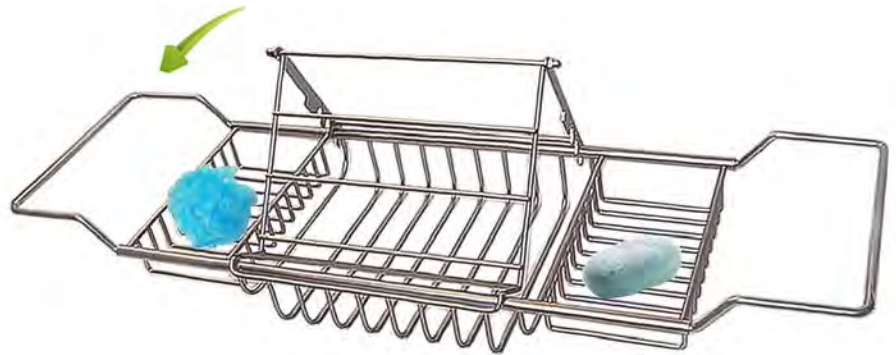

City Line Collection

Model: ABM-MAUI

Californian II

Acrylic Freestanding

City Line Collection

Model: ABM-CALI.II

Saturn

Freestanding Tub

City Line Collection

Model: CW65

3 Tray Bathtub Caddy

- * Adjusts arms from 27"-40"
- * Protective plastic sleeves on arms

Model #	Finish
BT3001CP	Chrome
BT3001BN	Brushed Nickel

* Sold in boxes of 6 units only

Removable book holder

Side Tray Bathtub Caddy

Model #	Finish
SH217CP	Chrome
SH217BN	Brushed Nickel
SH217RB	Rubbed Bronze
SH217AB	Antique Bronze

Shower riser trays / dishes, see page 107